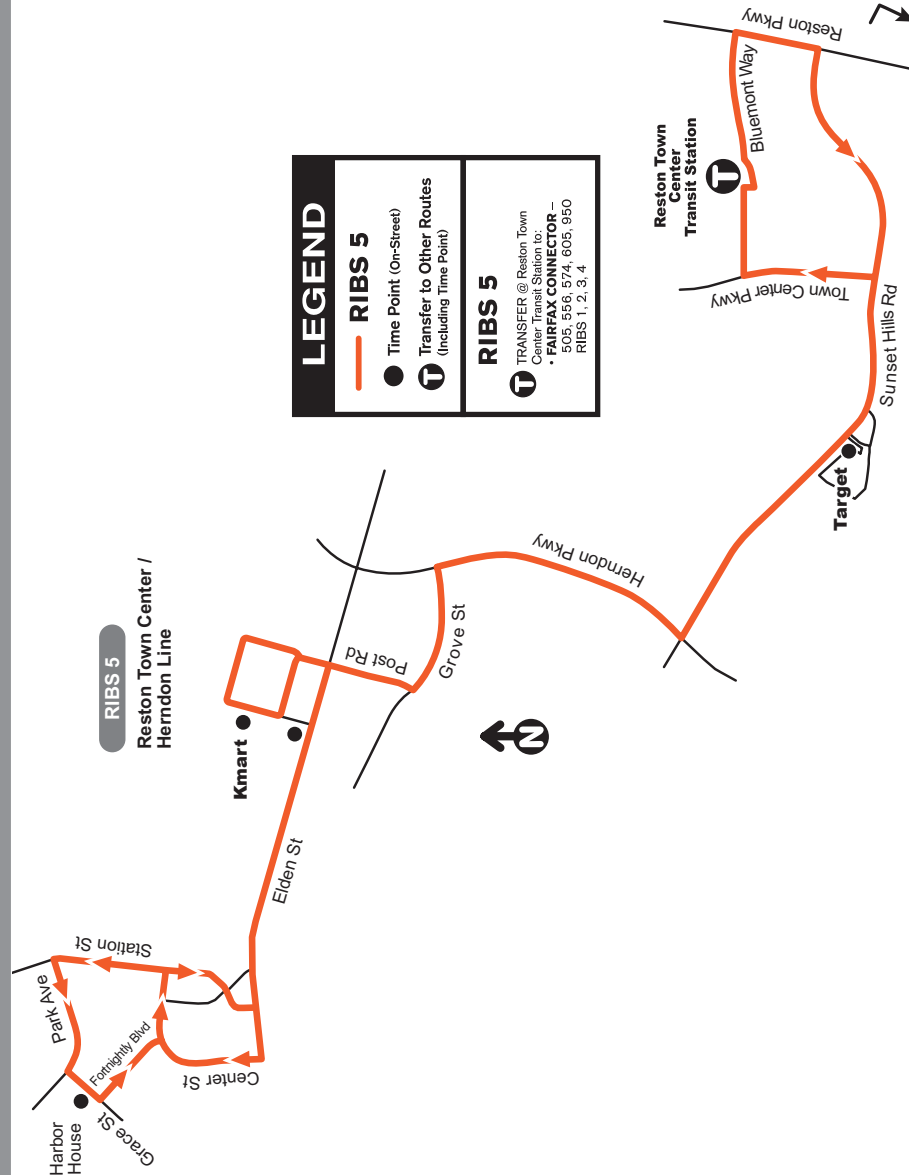

Time Changes
Beginning 10/10/10

Reston Town Center
Transit Station

Westbound
Eden St @ Kmart

Herndon
Harbor House

Kmart
Shopping Center

Eastbound
Sunset Hills Rd
@ Target

Reston Town Center
Transit Station

Saturday – AM Service ☀

**Reston Town Center /
Herndon Line**

Reston Town Center Transit Station,
Target, Kmart and Herndon Harbor House

(Weekday, Saturday & Sunday Service)

FAIRFAX
CONNECTOR

CUSTOMER SERVICE

www.fairfaxconnector.com

Weekday – AM Service ☀

6:25	6:34	6:40	—	6:47	6:49
7:00	7:10	7:16	—	7:24	7:26
7:35	7:45	7:51	—	7:59	8:01
8:10	8:20	8:26	—	8:34	8:36
8:45	8:55	9:03	9:11	9:16	9:18
9:30	9:40	9:48	9:56	10:01	10:03
10:15	10:25	10:33	10:41	10:46	10:48
11:00	11:10	11:18	11:26	11:31	11:33
11:45	11:55	12:03 pm	12:11	12:16	12:18

LEGEND

RIBS 5
 ● Time Point (On-Street)
 T Transfer to Other Routes (Including Time Point)

RIBS 5
 T TRANSFER @ Reston Town Center Transit Station to:
 • FAIRFAX CONNECTOR —
 505, 556, 574, 605, 950
 RIBS 1, 2, 3, 4