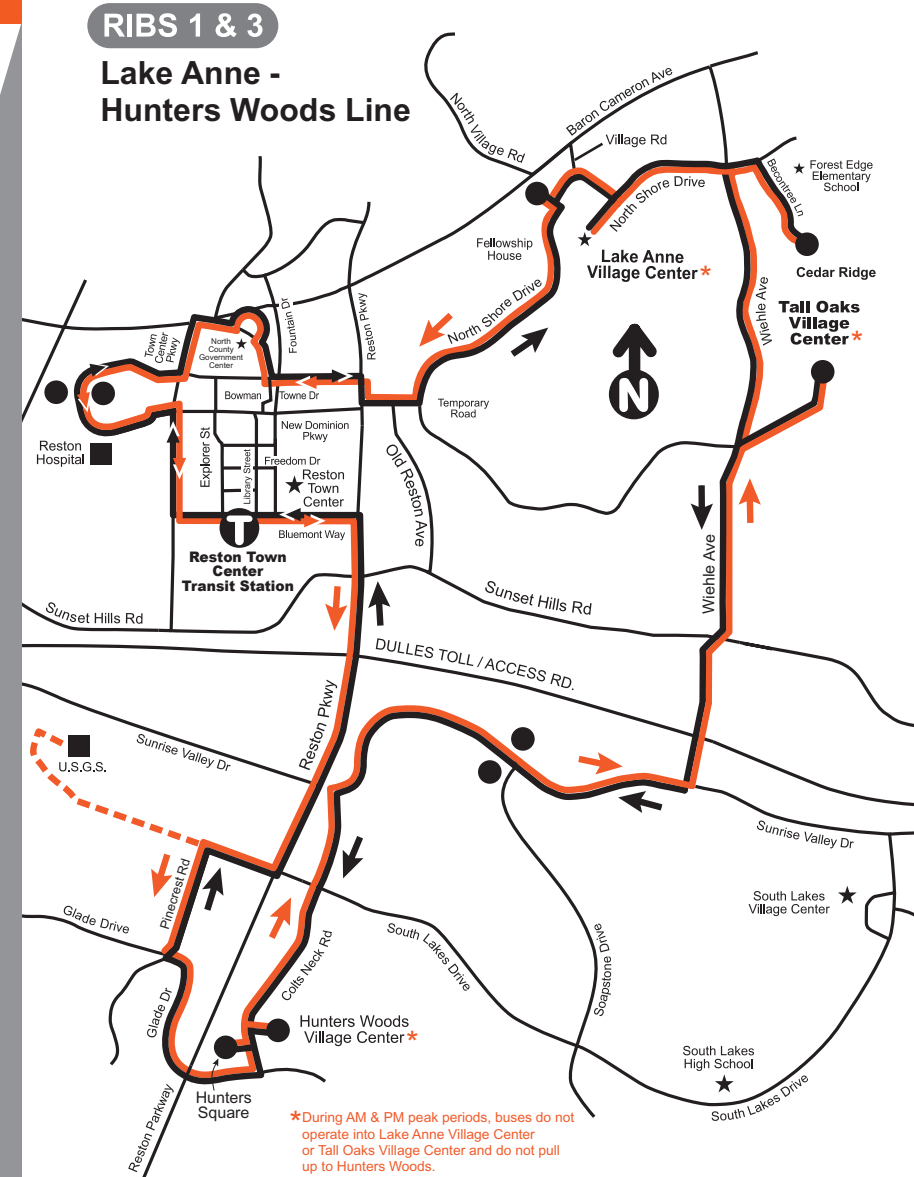

RIBS 3 – Weekday – PM Service 🌙

11:39^{am}	—	11:49	11:50	11:52	11:57	12:03^{pm}	12:09	12:12	12:14	12:24	12:27
12:05	—	12:15	12:16	12:18	12:23	12:29	12:35	12:38	12:40	12:50	12:53
12:35	—	12:45	12:46	12:48	12:53	12:59	1:05	1:08	1:10	1:20	1:23
1:05	—	1:15	1:16	1:18	1:23	1:29	1:35	1:38	1:40	1:50	1:53
1:35	—	1:45	1:46	1:48	1:53	1:59	2:05	2:08	2:10	2:20	2:23
2:05	—	2:15	2:16	2:18	2:23	2:29	2:35	2:38	2:40	2:50	2:53
2:35	—	2:45	2:46	2:48	2:53	2:59	3:05	3:08	3:10	3:20	3:23
3:05	—	3:15	3:16	3:18	3:23	3:29	3:35	3:38	3:40	3:50	3:53
3:37	3:45	—	—	3:52	4:01	—	4:13	—	—	4:29	4:32
4:05	4:13	—	—	4:20	4:29	—	4:41	—	—	4:57	5:00
4:38	—	—	—	4:48	4:57	—	5:09	—	—	5:25	5:28
5:05	5:13	—	—	5:20	5:29	—	5:41	—	—	5:57	6:00
5:35	—	—	—	5:45	5:54	—	6:06	—	—	6:22	6:25
6:05	—	—	—	6:15	6:24	—	6:36	—	—	6:52	6:55
6:35	—	—	—	6:45	6:54	—	7:06	—	—	7:22	7:25
7:05	—	7:14	7:15	7:17	7:22	7:28	7:34	7:37	7:39	7:49	7:52
7:35	—	7:44	7:45	7:47	7:52	7:58	8:04	8:07	8:09	8:19	8:22
8:05	—	8:14	8:15	8:17	8:22	8:28	8:34	8:37	8:39	8:49	8:52
9:05	—	9:14	9:15	9:17	9:22	9:28	9:34	9:37	9:39	9:49	9:52
10:05	—	—	—	10:14	10:19	—	10:29	—	—	10:41	10:44
11:05	—	—	—	11:14	11:19	—	11:29	—	—	11:41	11:44
12:05^{am}	—	—	—	12:14	12:19	—	12:29	—	—	12:41	12:44

*During AM & PM peak periods, buses do not operate into Lake Anne Village Center or Tall Oaks Village Center and do not pull up to Hunters Woods.

LEGEND

- RIBS 1
- RIBS 3
- - - Peak Only
- Time Point (On-Street)
- T Transfer to Other Routes (Including Time Point)

RIBS 1 & 3

T TRANSFER @ Reston Town Center Transit Station to:

- FAIRFAX CONNECTOR – 505, 555, 574, 605, 950, RIBS 2, RIBS 4, RIBS 5

All Fairfax Connector buses are wheelchair lift-equipped.

- Use exact fare; drivers do not carry change
- NO pennies
- NO smoking, eating or drinking on the bus
- Fold strollers
- Use earphones with radios and other electronic devices
- Service animals are permitted; other small animals are permitted if transported in a secure container.