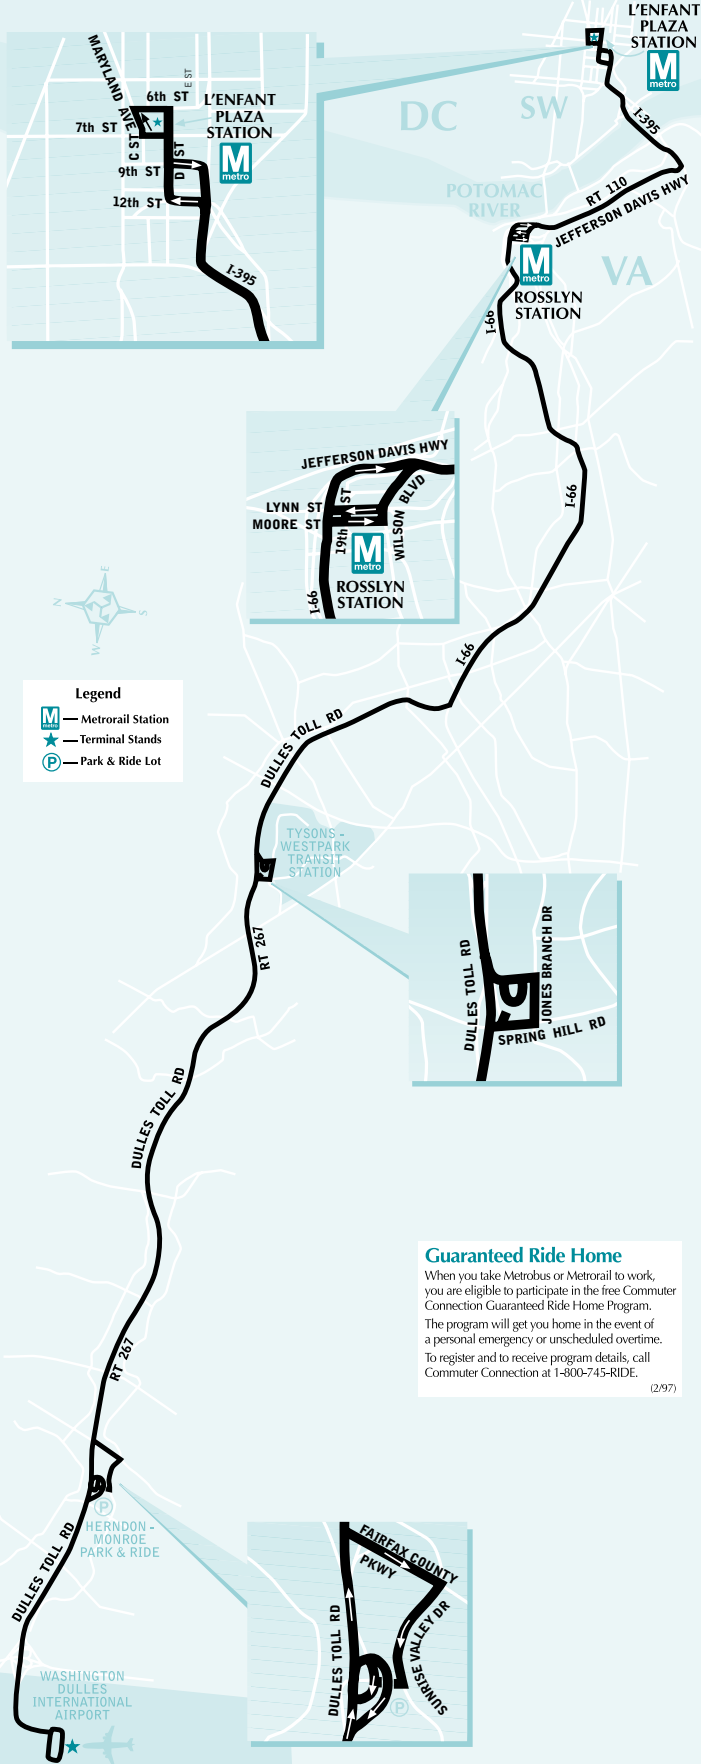

DC – Dulles Line
Route 5A

For route and schedule information
Call 202-637-7000
www.metroopensdoors.com

5A

D.C. - Dulles Line

Weekday Eastbound — Entre semana con dirección al este

Route Number	Dulles Airport	Herndon-Monroe Park & Ride Lot	Tysons-Westpark Transit Station	Rosslyn	D & 7th Sts. SW (L'ENFANT PLAZA)
AM Service — Servicio matutino					
5A	5:50	5:56	-	6:25	6:37
5A	6:30	6:37	-	7:09	7:27
5A	7:00	7:07	-	7:39	7:57
5A	7:30	7:37	-	8:09	8:27
5A	8:00	8:07	-	8:39	8:57
5A	8:40	8:47	-	9:19	9:37
5A	9:20	9:27	-	9:54	10:07
5A	10:00	10:07	-	10:34	10:47
5A	10:40	10:47	10:59	11:15	11:28
5A	11:20	11:27	11:39	11:55	12:08
PM Service — Servicio vespertino					
5A	12:00	12:07	12:19	12:35	12:48
5A	12:40	12:47	12:59	1:15	1:28
5A	1:20	1:27	1:39	1:55	2:08
5A	2:00	2:07	2:19	2:35	2:48
5A	2:35	2:42	-	3:09	3:22
5A	3:10	3:18	-	3:50	4:04
5A	3:45	3:53	-	4:25	4:39
5A	4:15	4:23	-	4:55	5:09
5A	4:45	4:53	-	5:25	5:39
5A	5:15	5:23	-	5:55	6:09
5A	5:45	5:53	-	6:25	6:39
5A	6:15	6:23	-	6:55	7:09
5A	6:45	6:53	-	7:25	7:39
5A	7:25	7:33	7:45	8:00	8:14
5A	8:05	8:13	8:25	8:40	8:54
5A	8:40	8:48	9:00	9:15	9:29
5A	9:20	9:28	9:40	9:55	10:09
5A	10:00	10:08	10:20	10:35	10:49
5A	10:40	10:48	11:00	11:15	11:29
5A	11:40	11:48	12:00	12:15	12:29

Weekday Westbound — Entre semana con dirección al oeste

Route Number	D & 7th Sts. SW (L'Enfant Plaza)	Rosslyn	Tysons-Westpark Transit Station	Herndon-Monroe Park & Ride Lot	DULLES AIRPORT
AM Service — Servicio matutino					
5A	4:50	5:02	-	5:32	5:42
5A	5:30	5:42	-	6:12	6:22
5A	6:00	6:12	-	6:42	6:52
5A	6:25	6:40	-	7:13	7:24
5A	6:55	7:10	-	7:43	7:54
5A	7:35	7:50	-	8:23	8:34
5A	8:10	8:25	-	8:58	9:09
5A	8:50	9:05	-	9:38	9:49
5A	9:30	9:45	-	10:18	10:29
5A	10:10	10:24	10:43	11:00	11:11
5A	10:55	11:09	11:28	11:45	11:56
5A	11:35	11:49	12:08	12:25	12:36
PM Service — Servicio vespertino					
5A	12:15	12:29	12:48	1:05	1:16
5A	12:50	1:04	1:23	1:40	1:51
5A	1:25	1:39	1:58	2:15	2:26
5A	2:00	2:14	2:33	2:50	3:01
5A	2:30	2:45	-	3:24	3:36
5A	3:00	3:15	-	3:54	4:06
5A	3:30	3:45	-	4:24	4:36
5A	4:00	4:15	-	4:54	5:06
5A	4:30	4:45	-	5:24	5:36
5A	5:00	5:15	-	5:54	6:06
5A	5:30	5:45	-	6:24	6:36
5A	6:10	6:25	-	7:04	7:16
5A	6:50	7:05	-	7:44	7:56
5A	7:30	7:41	8:01	8:20	8:29
5A	8:10	8:21	8:41	9:00	9:09
5A	8:50	9:01	9:21	9:40	9:49
5A	9:38	9:48	10:05	10:22	10:31
5A	10:38	10:48	11:05	11:22	11:31