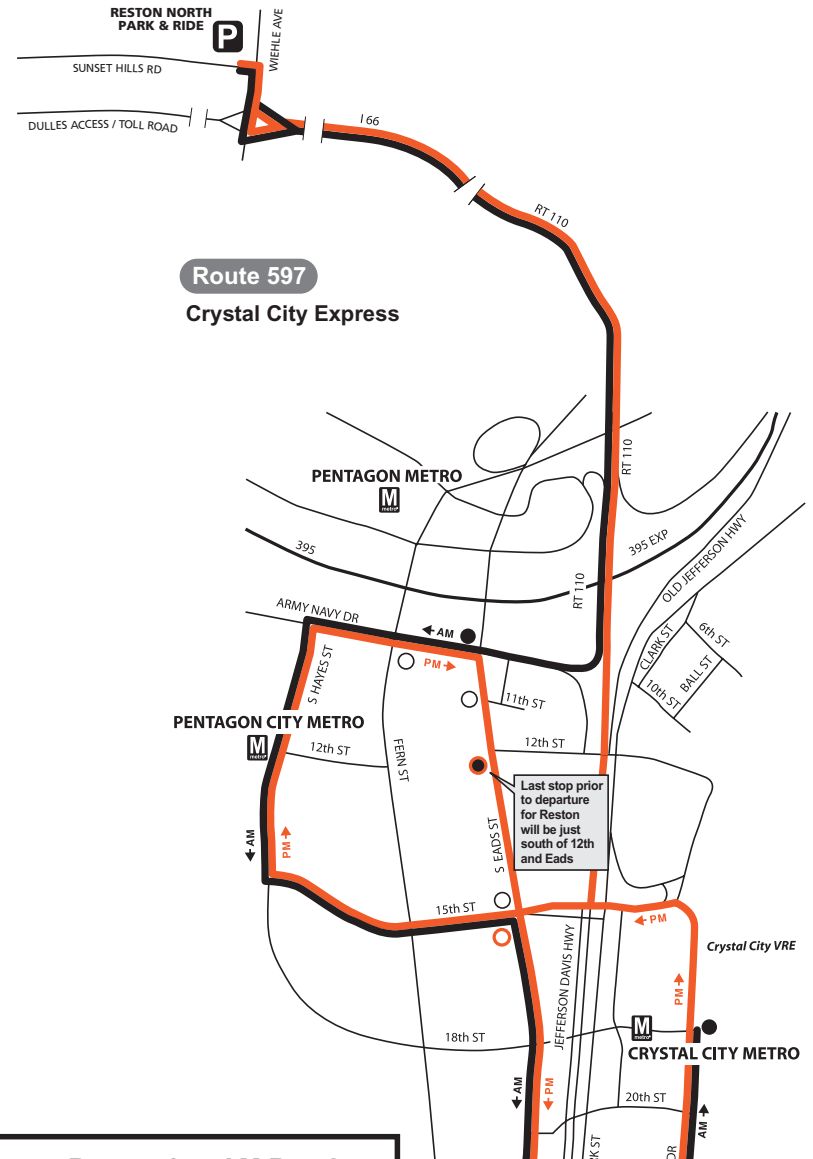

PENTAGON EXPRESS

595

Route Changes
Beginning 11/28/10

ROUTE

595 / 597

Weekday – AM Service ☀ Eastbound

Weekday – PM Service 🌙 Westbound

5:35	6:10
6:05	6:40
6:30	7:10
7:00	7:40
7:30	8:10
8:00	8:40

Eads St & 12th St

Weekday – AM Service ☀ Eastbound

Weekday – PM Service 🌙 Westbound

5:58	6:35	6:41	6:50
6:28	7:05	7:11	7:20
6:58	7:35	7:41	7:50
7:28	8:05	8:11	8:20
7:58	8:35	8:41	8:50

3:30	3:39	3:48	4:23
4:06	4:15	4:24	4:59
4:36	4:45	4:54	5:29
5:06	5:15	5:24	5:59
5:45	5:54	6:03	6:38

Route 595
Pentagon Express

Route 597
Crystal City Express

LEGEND

- Route 595 - AM Routing
- Route 595 - PM Routing
- Bus Stop
- Time Point (On-Street / Bus Stop)
- Park & Ride
- Metro Station (Including Time Point)

LEGEND

- Route 597 - AM Routing
- Route 597 - PM Routing
- Bus Stop
- Time Point (On-Street / Bus Stop)
- Park & Ride
- Metro Station (Including Time Point)
- Last stop prior to departure for Reston
- 15th & Eads - 597 PM start