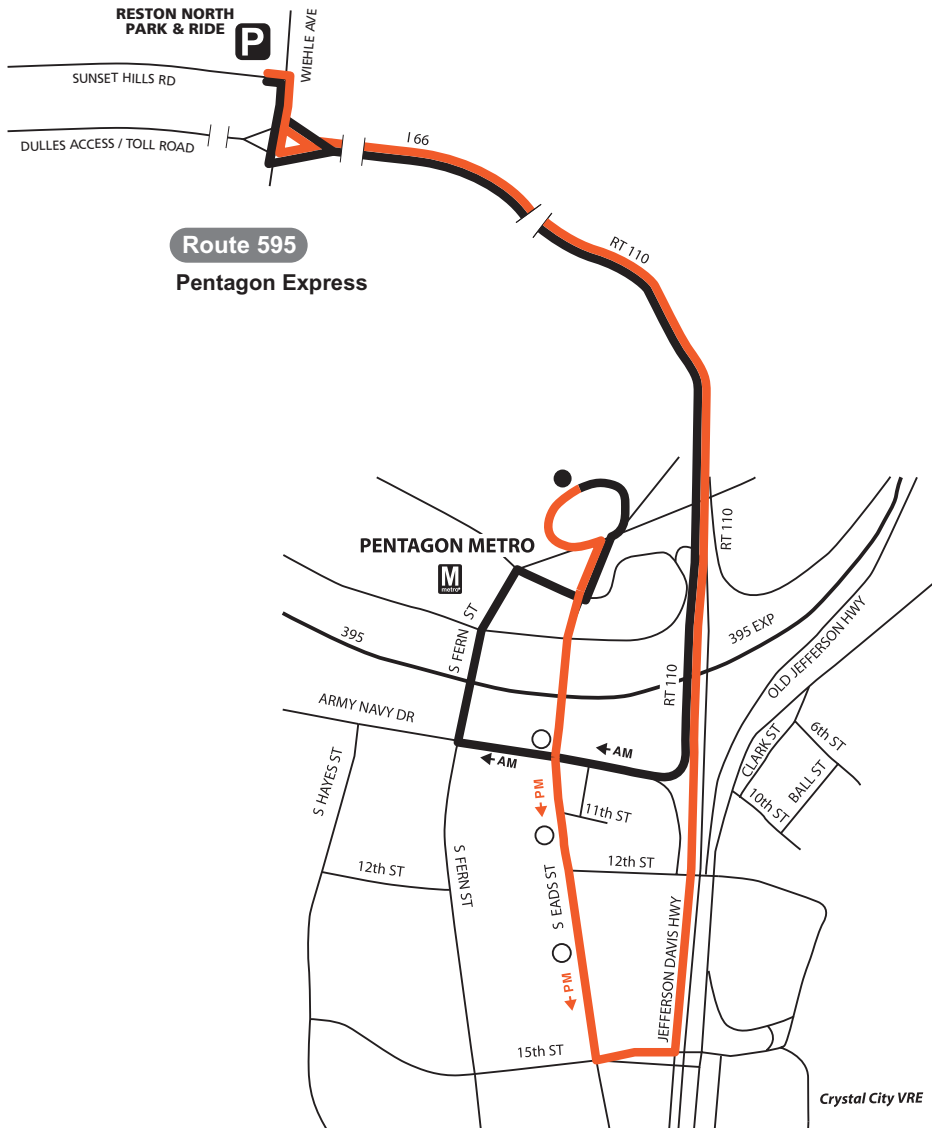

PENTAGON EXPRESS

595

Route Changes
Beginning 11/28/10

ROUTE

595 / 597

Weekday – AM Service ☀ Eastbound

Weekday – PM Service 🌙 Westbound

5:35	6:10
6:05	6:40
6:30	7:10
7:00	7:40
7:30	8:10
8:00	8:40

Eads St & 12th St

Weekday – AM Service ☀ Eastbound

Weekday – PM Service 🌙 Westbound

5:58	6:35	6:41	6:50
6:28	7:05	7:11	7:20
6:58	7:35	7:41	7:50
7:28	8:05	8:11	8:20
7:58	8:35	8:41	8:50

3:30	3:39	3:48	4:23
4:06	4:15	4:24	4:59
4:36	4:45	4:54	5:29
5:06	5:15	5:24	5:59
5:45	5:54	6:03	6:38

Route 595
Pentagon Express

Route 597
Crystal City Express

LEGEND

- Route 595 - AM Routing
- Route 595 - PM Routing
- Bus Stop
- Time Point (On-Street / Bus Stop)
- Park & Ride
- Metro Station (Including Time Point)

LEGEND

- Route 597 - AM Routing
- Route 597 - PM Routing
- Bus Stop
- Time Point (On-Street / Bus Stop)
- Park & Ride
- Metro Station (Including Time Point)
- Last stop prior to departure for Reston
- 15th & Eads - 597 PM start