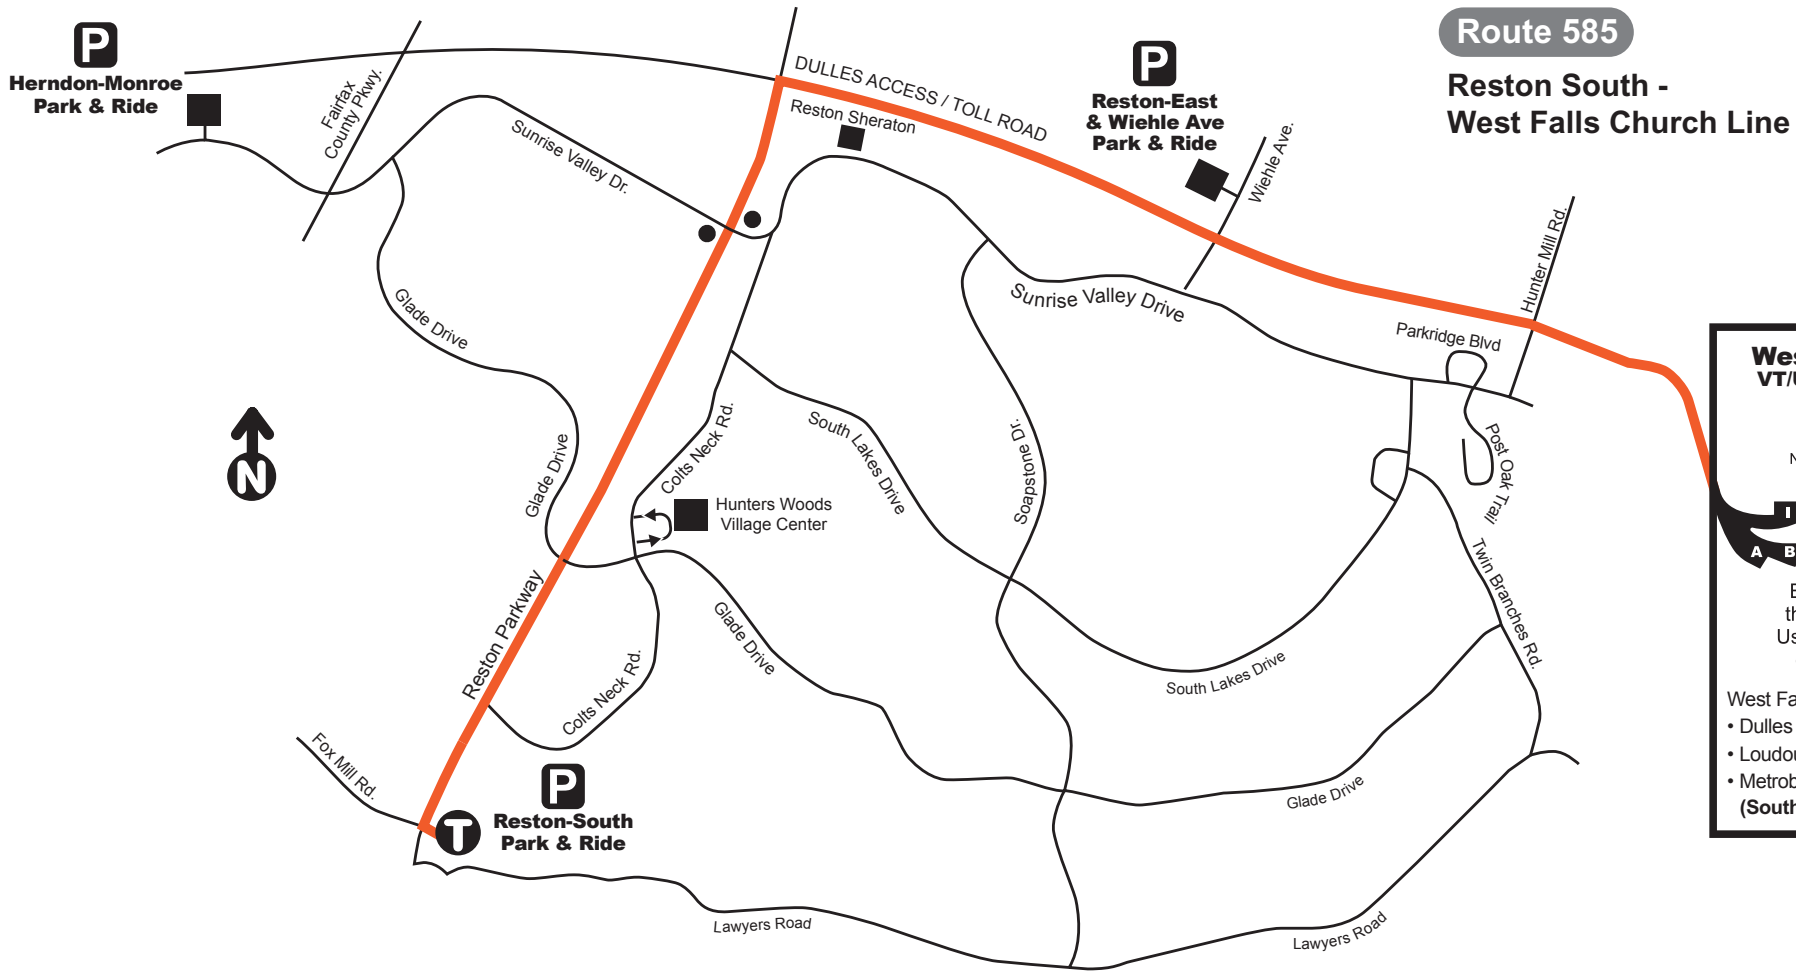

Additional Trips
Beginning 11/28/10

Reston Pkwy &
Sunrise Valley Dr

Reston Pkwy &
Sunrise Valley Dr

Weekday – AM Service ☀ **Eastbound** | **Weekday – PM Service** 🌙 **Westbound**

4:40	4:45	5:00	3:25	3:40	3:47
5:05	5:10	5:25	3:50	4:05	4:12
5:30	5:35	5:50	4:05	4:21	4:28
6:05	6:10	6:26	4:20	4:36	4:43
6:20	6:25	6:41	4:30	4:46	4:53
6:30	6:35	6:51	4:45	5:01	5:08
6:36	6:41	6:57	5:00	5:20	5:27
7:02	7:07	7:23	5:20	5:40	5:47
7:10	7:15	7:31	5:35	5:55	6:02
7:22	7:27	7:47	5:55	6:15	6:22
7:42	7:47	8:07	6:10	6:30	6:37
8:02	8:07	8:27	6:20	6:40	6:47
8:10	8:15	8:35	6:35	6:55	7:02
8:20	8:25	8:45	7:00	7:16	7:21
8:40	8:45	9:04	7:30	7:45	7:50
9:10	9:15	9:34	8:10	8:25	8:30
9:40	9:45	10:04			

Reston South - West Falls Church Line

Reston South Park and Ride /
West Falls Church Metro Station

(Weekday Service Only)

FAIRFAX
CONNECTOR

CUSTOMER SERVICE

www.fairfaxconnector.com

703-339-7200

TTY 703-339-1608

Effective November 28, 2010

Print date November 15, 2010

Route 585

**Reston South -
West Falls Church Line**

**West Falls Church
VT/UVA Metro Station**

North Bus Bays

North Entrance

Buses depart from the North Bus Bays. Use escalator at north end of mezzanine

West Falls Church Connections to:

- Dulles Flyer (airport service)
- Loudoun County Commuter Bus
- Metrobus 3B, 3T, 28A, 28B, 28T (South Bus Bays)

LEGEND	Route 585	Route 585
	<ul style="list-style-type: none"> Time Point (On-Street) Transfer to Other Routes (Including Time Point) 	<ul style="list-style-type: none"> TRANSFER @ Reston South Park & Ride to: • FAIRFAX CONNECTOR – 553, 557, 605 (on Reston Parkway)