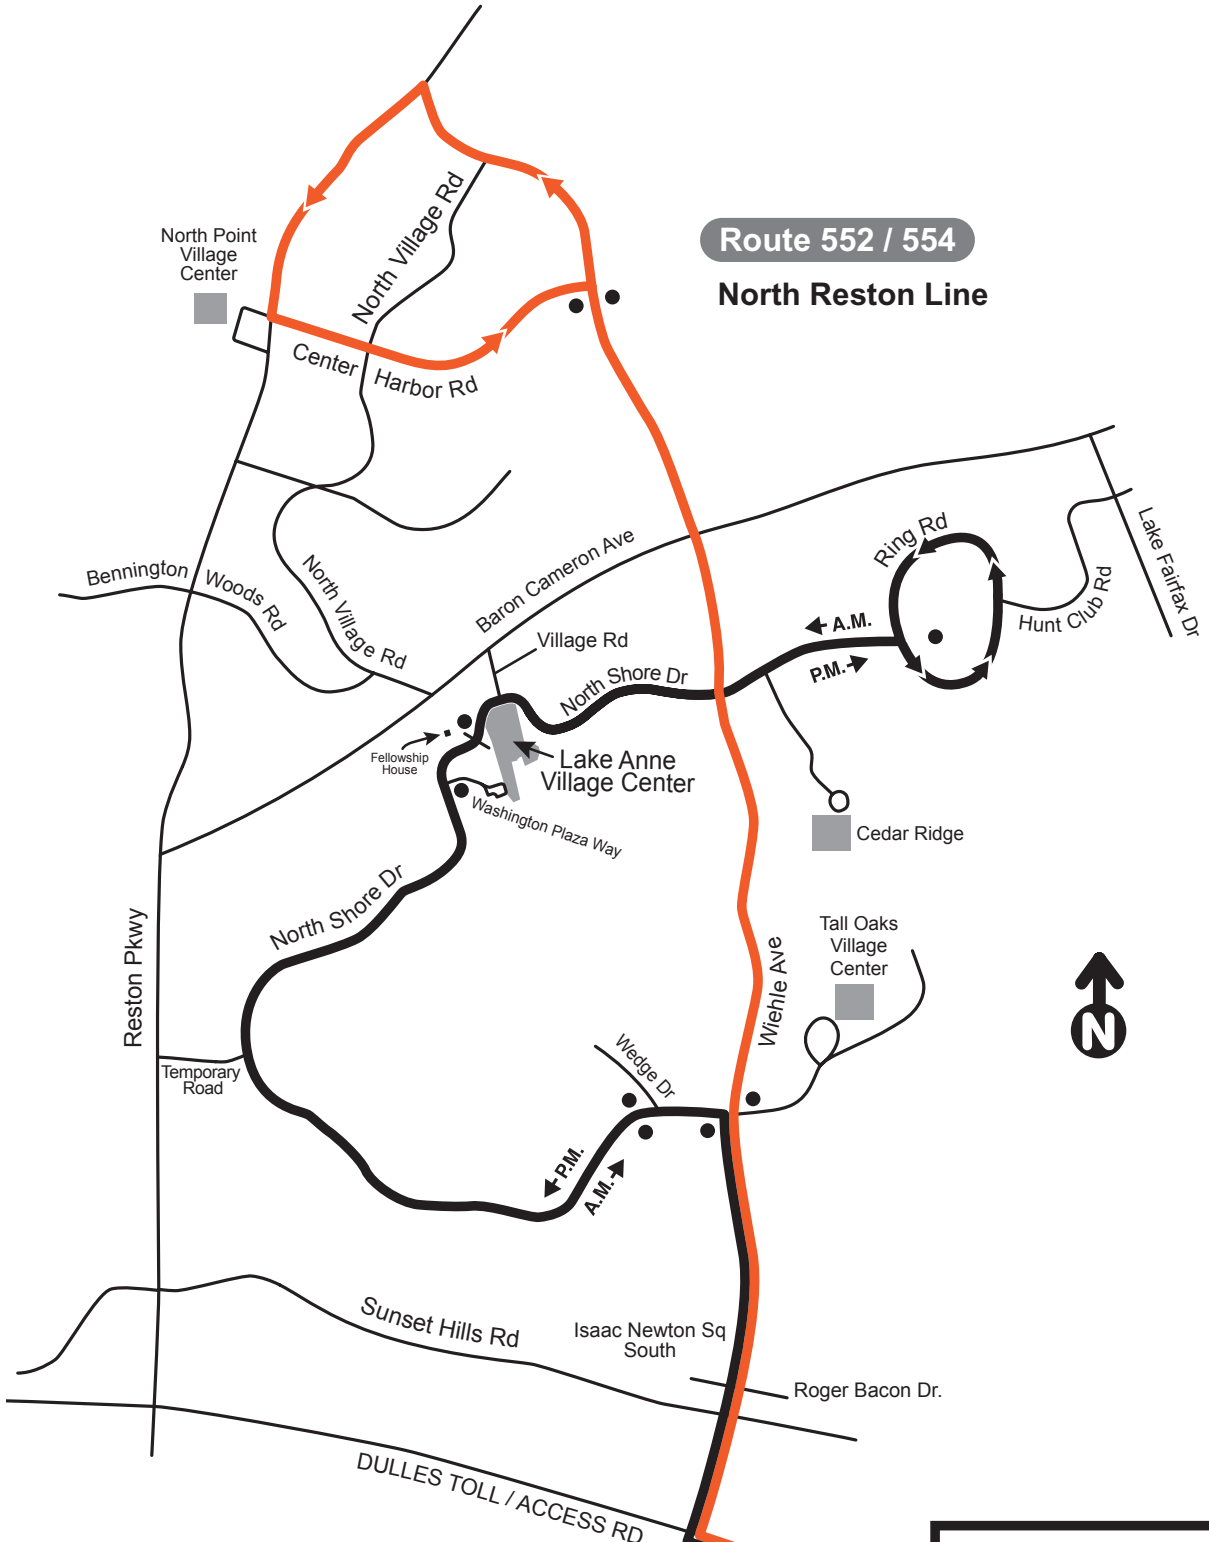

Route & Schedule
Changes Effective 4/3/11

ROUTE
Ring Rd & North Shore Dr
North Shore Dr & Fellowship Sq
North Shore Dr & Wedge Dr
Wiehle Ave & Center Harbor Rd
Center Harbor Rd & Wiehle Ave
Wiehle Ave & North Shore Dr
 West Falls Church Metro Station

ROUTE
 West Falls Church Metro Station
North Shore Dr & Wedge Dr
North Shore Dr & Washington Square
Wiehle Ave & North Shore Dr
Ring Rd & North Shore Dr
Wiehle Ave & Center Harbor Rd
Center Harbor Rd & Wiehle Ave

Effective April 3, 2011

Print date March 15, 2011

Route 552 / 554

North Reston Line

LEGEND

-  **Route 552**
-  **Route 554**
-  Time Point (On-Street)
-  Transfer to Other Routes (Including Time Point)

**West Falls Church
VT/UVA Metro Station**