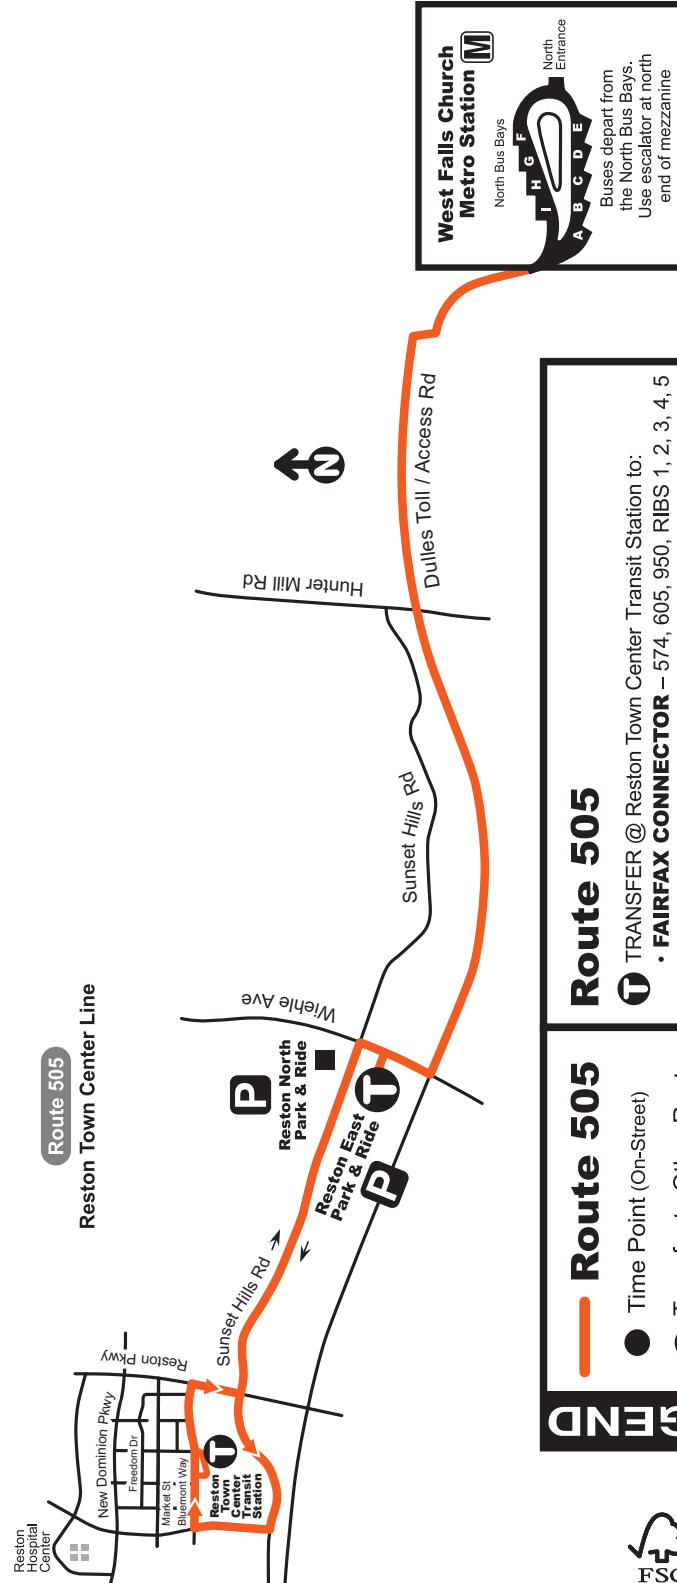

Westbound – AM Service ☀

5:05	5:18	5:28
5:25	5:38	5:48
5:40	5:53	6:03
6:05	6:18	6:28
6:37	6:50	7:00
7:14	7:30	7:40
7:44	8:00	8:10
8:14	8:30	8:40
8:49	9:05	9:15
9:19	9:35	9:45
9:41	9:57	10:07
10:03	10:19	10:29
10:33	10:49	10:59
11:03	11:19	11:29
11:33	11:49	11:59

Weekday – Eastbound – PM Service 🌙

12:05	12:14	12:30
12:35	12:44	1:00
1:05	1:14	1:30
1:35	1:44	2:00
2:05	2:14	2:30
2:35	2:44	3:00
3:05	3:14	3:33
3:20	3:29	3:48
3:45	3:54	4:13
4:15	4:24	4:43
4:45	4:54	5:13
5:15	5:24	5:43
5:45	5:54	6:13
6:15	6:24	6:43
6:45	6:54	7:13
7:15	7:24	7:38
7:45	7:54	8:08
8:15	8:24	8:38
8:45	8:54	9:08
9:15	9:24	9:38
9:45	9:54	10:08
10:20	10:29	10:43
11:05	11:14	11:28

Westbound – PM Service 🌙

12:05	12:21	12:31
12:35	12:51	1:01
1:05	1:21	1:31
1:35	1:51	2:01
2:05	2:21	2:31
2:35	2:51	3:01
3:05	3:22	3:33
3:35	3:52	4:03
4:04	4:21	4:32
4:30	4:47	4:58
5:00	5:18	5:30
5:30	5:48	6:00
6:00	6:18	6:30
6:30	6:48	7:00
7:00	7:18	7:30
7:30	7:48	8:00
7:50	8:08	8:20
8:15	8:31	8:41
8:45	9:01	9:11
9:20	9:32	9:42
9:50	10:02	10:12
10:20	10:32	10:42
11:05	11:17	11:27
11:50	12:02 am	12:12

Route 505

- Time Point (On-Street)
- T Transfer to Other Routes (Including Time Point)
- ⊞ Hospital

Route 505

- T TRANSFER @ Reston Town Center Transit Station to:
 - FAIRFAX CONNECTOR – 574, 605, 950, RIBS 1, 2, 3, 4, 5
- T TRANSFER @ Reston East Park & Ride to:
 - FAIRFAX CONNECTOR – RIBS 1, 2, 3