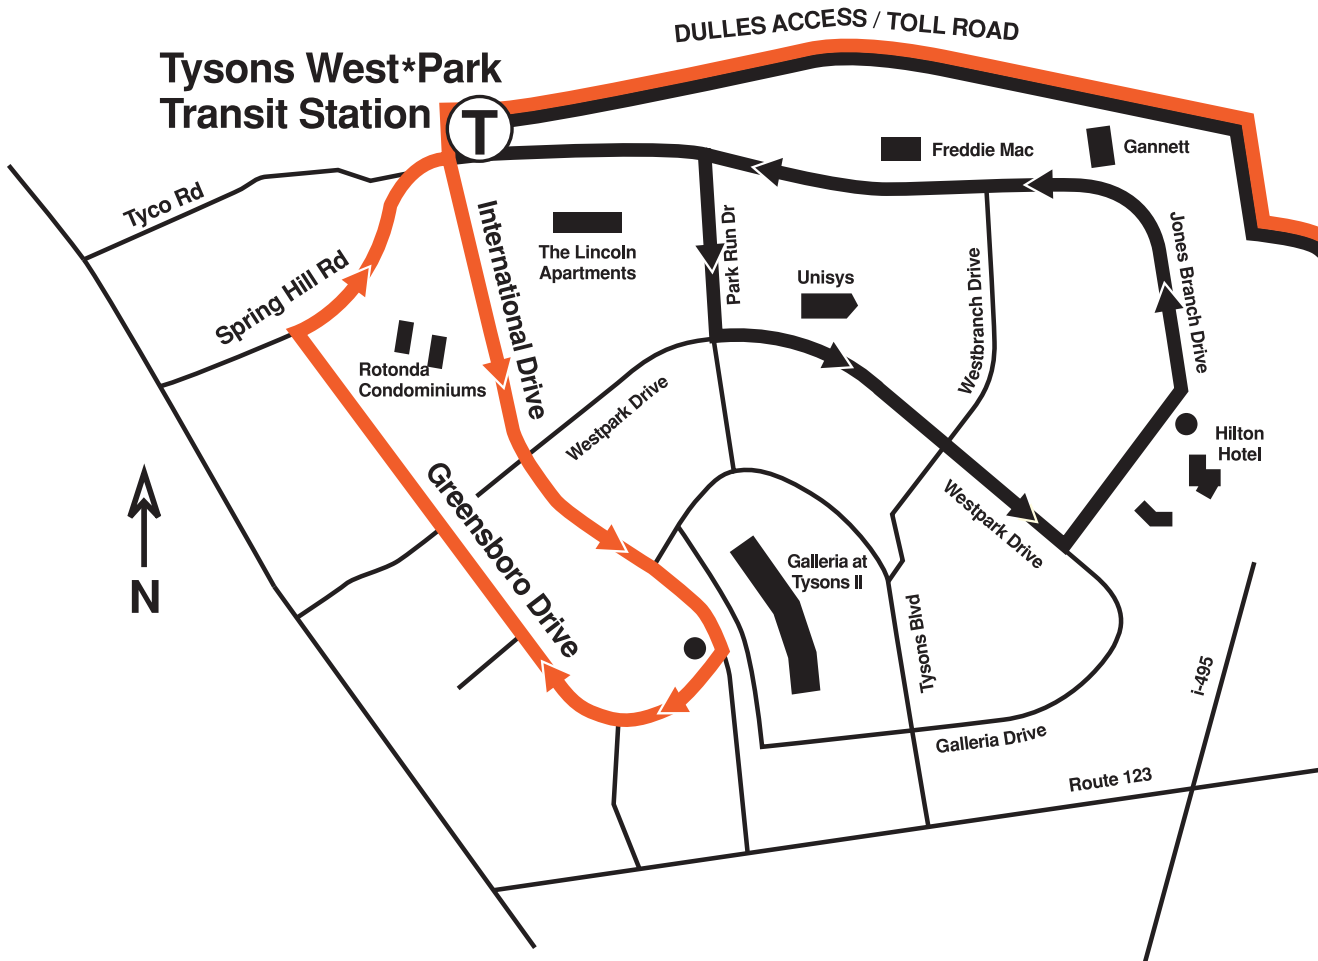

West Falls Church VT/UVA Metro Station

North Bus Bays

North Entrance

Buses depart from the North Bus Bays. Use escalator at north end of mezzanine

West Falls Church Connections to:

- Dulles Flyer (airport service)
- Loudoun County Commuter Bus
- Metrobus 3B, 3T, 28A, 28B, 28T

LEGEND

Route 425 ———

Route 427 ———

● Time Point (On-Street)

Ⓣ Transfer to Other Routes (Including Time Point)

Routes 425 & 427

Ⓣ TRANSFER @ Tysons West*Park Transit Station to:

- FAIRFAX CONNECTOR – 425, 427, 574
- METROBUS – 2T, 3T, 23A, 24T, 28T