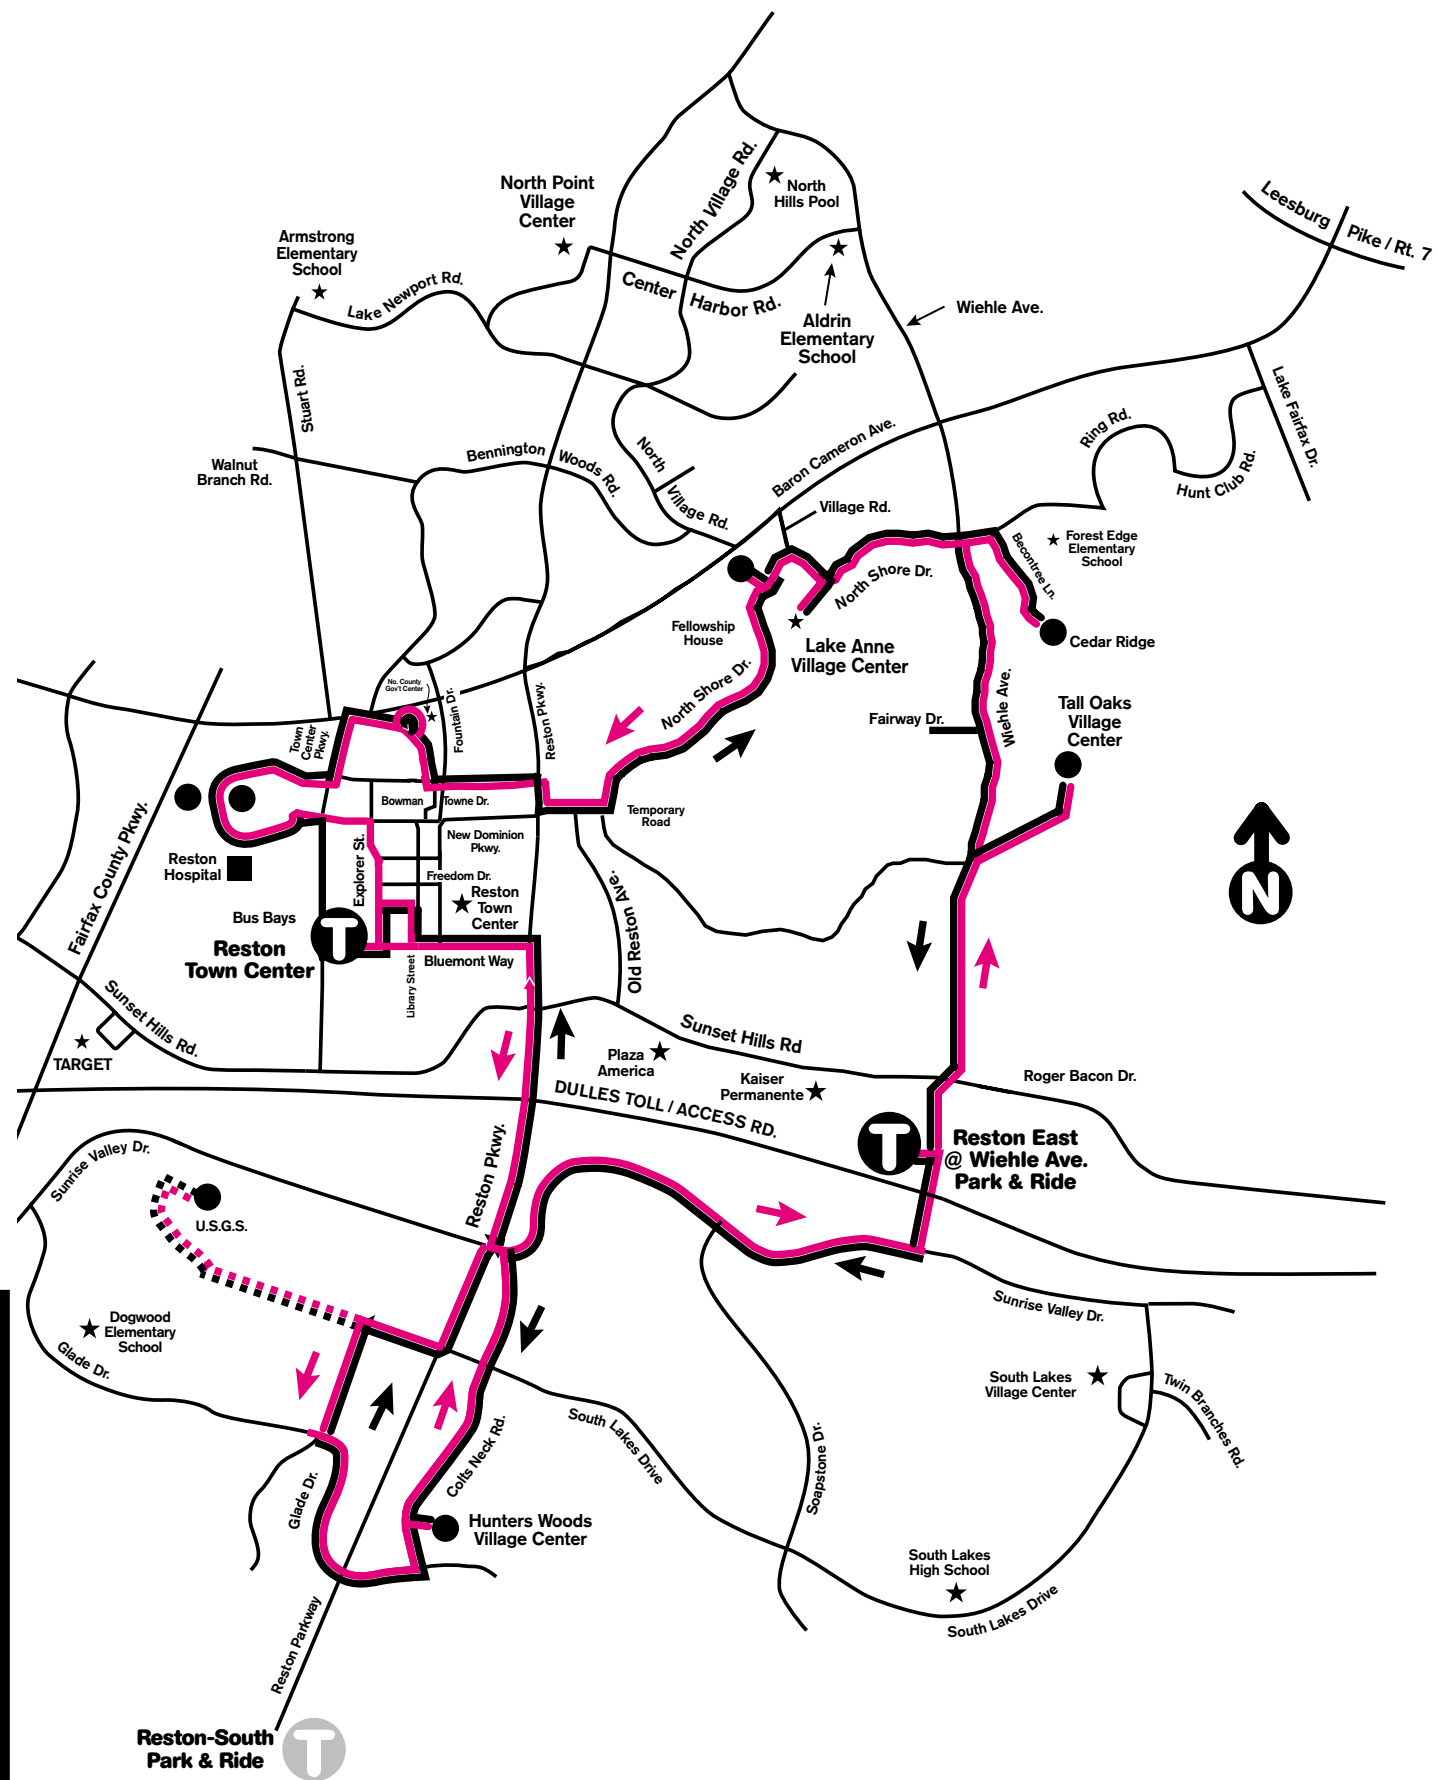

Fairfax Connector Routes

Route	Reston Town Center	Reston Hospital	Lake Anne Fellowship House	Cedar Ridge Apts.	Tall Oaks Village Center	Reston East @ Wiehle Ave Park & Ride	Hunters Woods Village Center	USGS
101-108	◆							
109	◆							
110	◆	◆	◆	◆	◆	◆	◆	◆
202, 204	◆							
203								◆
301-311	◆							
306, 383-385					◆			
401	◆	◆					◆	◆
402, 403	◆							◆
404						◆	◆	
425, 427								◆
505							◆	◆
551			◆					◆
552, 554							◆	◆
553, 585								◆
556							◆	
557							◆	◆
574							◆	◆
605							◆	◆
621, 623								◆
622								◆
922-929								◆
950								◆
951, 952, 980								◆
984								◆
989								◆
RIBS 1, 3								◆
RIBS 2								◆
RIBS 4								◆
Metrobus	◆	◆	◆	◆	◆	◆	◆	◆
Smart Mover								◆

- Dunn Loring Metro
- Franconia-Springfield Metro
- Fairfax City Gmt Center
- Herndon-Monroe P&R
- Huntington Metro
- King Street Metro
- Pentagon Metro
- Reston Metro
- Reston East P&R
- Reston South P&R
- Rolling Valley Center
- Rosslyn Metro
- Tysons Corner Center
- Tysons-Westpark
- Van Dorn St Metro
- Vienna/Fairfax-GMU Metro
- West Falls Church Metro

LEGEND

- **RIBS 1** (Solid black line)
- **Peak Only** (Dashed black line)
- **RIBS 3** (Solid pink line)
- **Peak Only** (Dashed pink line)
- **Time Point (On-Street)** (Black circle)
- **Transfer to Other Routes (Including Time Point)** (T symbol)

1. ## RIBS 1 & 3
2. **T** TRANSFER @ Reston Town Center to:
     - FAIRFAX CONNECTOR – 505, 556, 574, 605, 950, RIBS 2, RIBS 4
   - **T** TRANSFER @ Reston East Park & Ride to:
     - FAIRFAX CONNECTOR – 505, 551, 552, 554, 557, 984, 989, RIBS 2