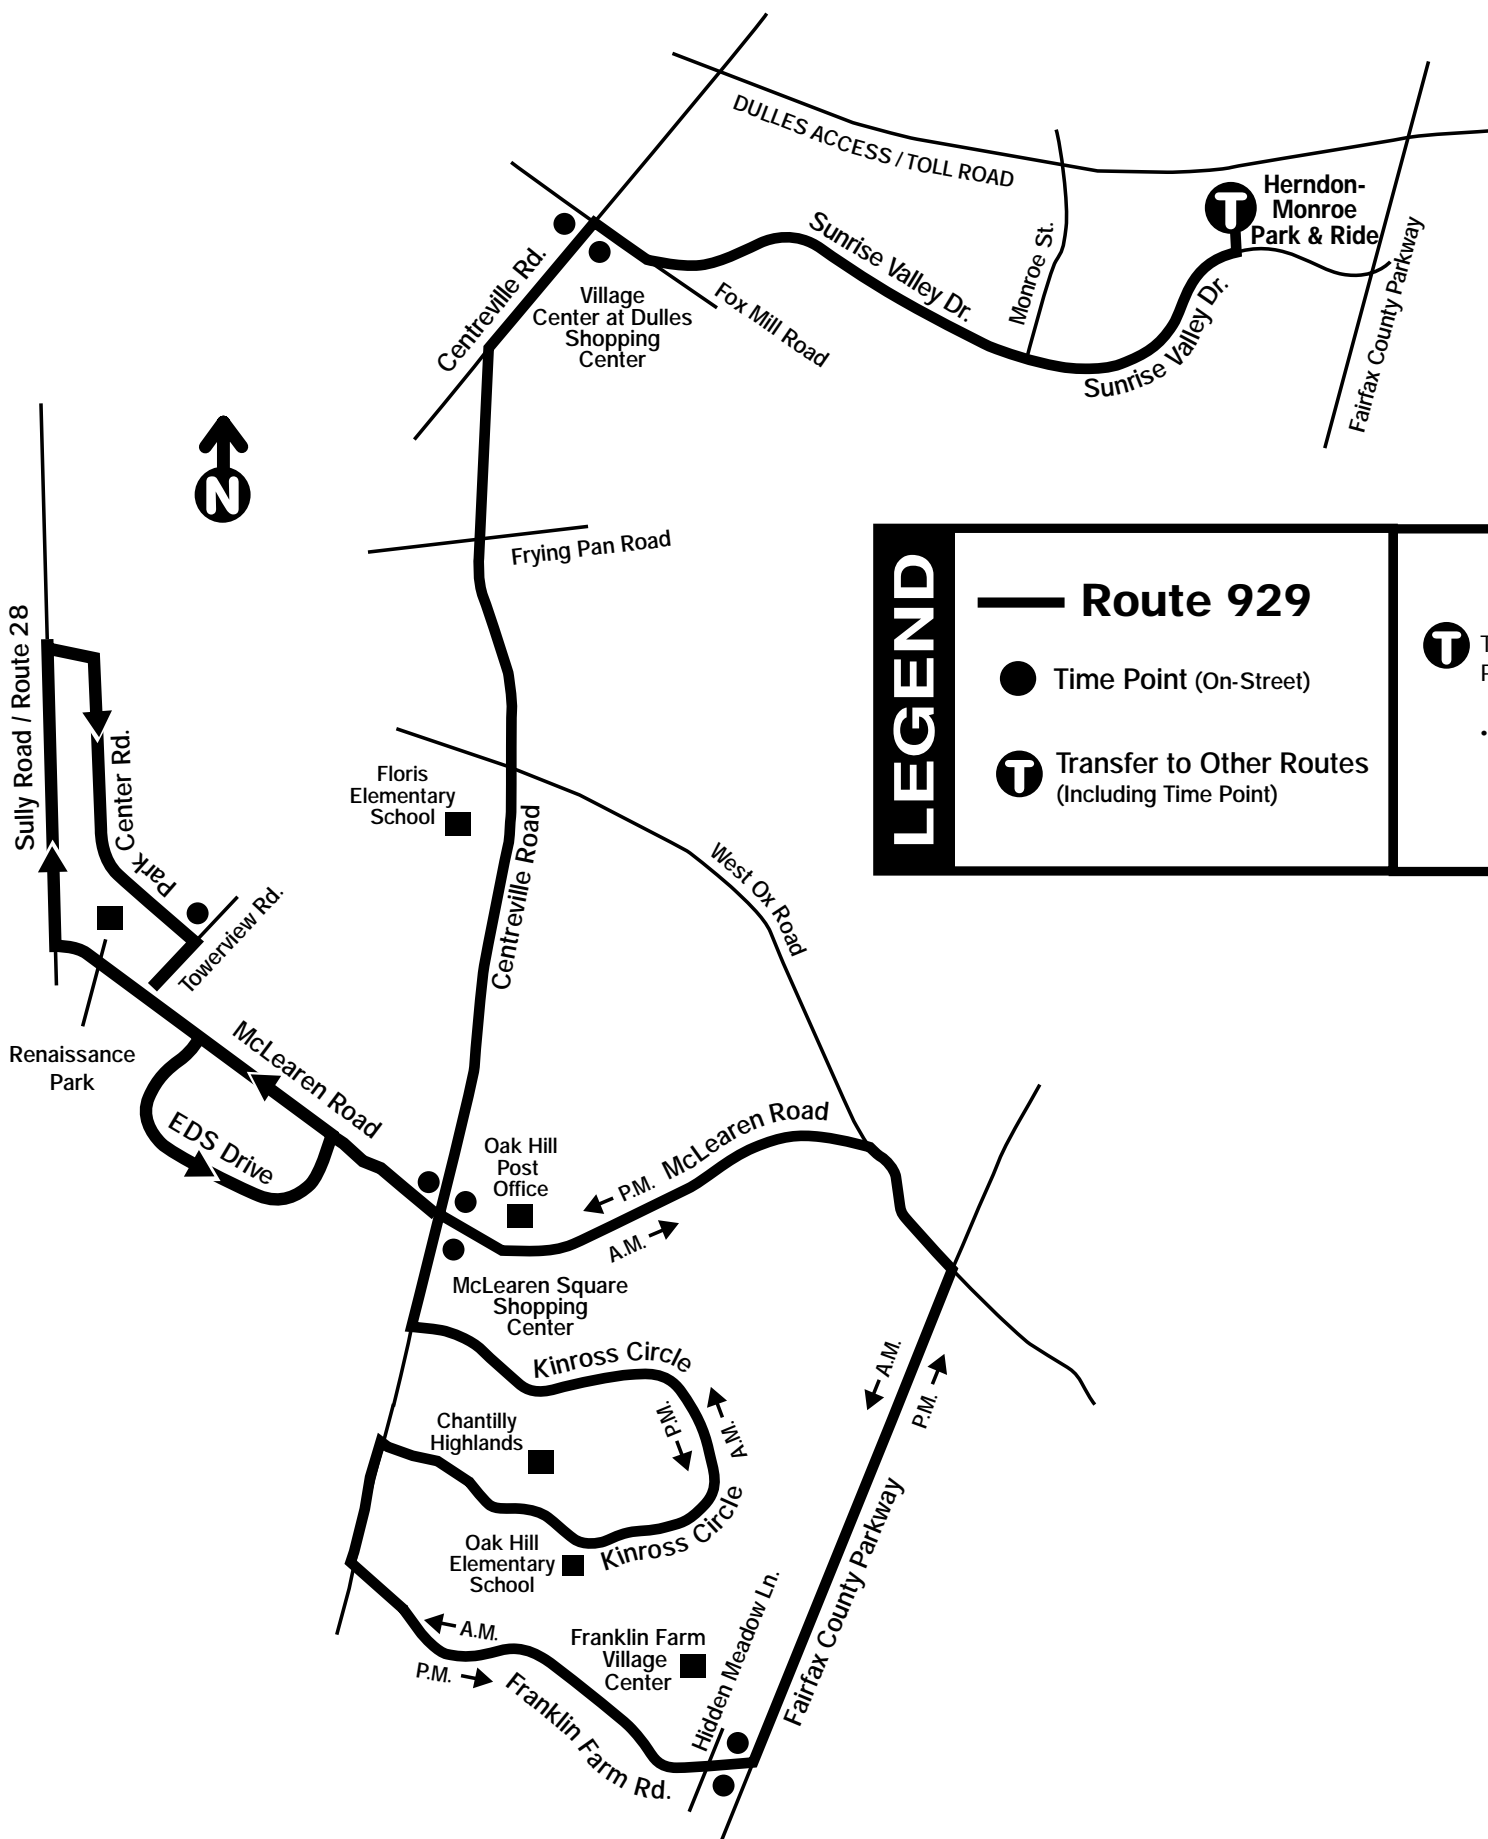

Route 929

Weekday, AM

Herndon-Monroe Park & Ride Centreville Rd & Sunrise Valley Dr Centreville Rd & McLearen Rd Park Center Rd & Towerview Rd McLearen Rd & Centreville Rd Franklin Farm Rd & Hidden Meadow Ln Centreville Rd & McLearen Rd Sunrise Valley Dr & Centreville Rd Herndon-Monroe Park & Ride

AM Service

—	5:17	5:22	5:28	5:31	5:36	5:43	5:48	5:54
5:29	5:35	5:40	5:46	5:49	5:54	6:01	6:06	6:12
5:57	6:03	6:09	6:15	6:18	6:23	6:31	6:37	6:43
6:26	6:32	6:38	6:44	6:47	6:52	7:00	7:06	7:12
6:56	7:02	7:08	7:14	7:17	7:22	7:30	7:36	7:42
7:27	7:33	7:39	7:45	7:48	7:53	8:01	8:07	8:13
7:57	8:03	8:09	8:15	8:18	8:23	8:31	8:37	8:43
8:24	8:30	8:36	8:42	8:45	8:50	8:58	9:04	9:10
8:56	9:02	9:08	9:14	9:17	9:22	9:30	9:36	9:42

Route 929

Weekday, PM

Herndon-Monroe Park & Ride Centreville Rd & Sunrise Valley Dr Centreville Rd & McLearen Rd Franklin Farm Rd & Hidden Meadow Ln McLearen Rd & Centreville Rd Park Center Rd & Towerview Rd Centreville Rd & McLearen Rd Sunrise Valley Dr & Centreville Rd Herndon-Monroe Park & Ride

LEGEND

- Route 929
- Time Point (On-Street)
- Transfer to Other Routes (Including Time Point)

Route 929

T TRANSFER @ Herndon-Monroe Park & Ride to:

- FAIRFAX CONNECTOR – 551, 922, 924, 926, 927, 950, 951, 952, 980, 984, RIBS 2