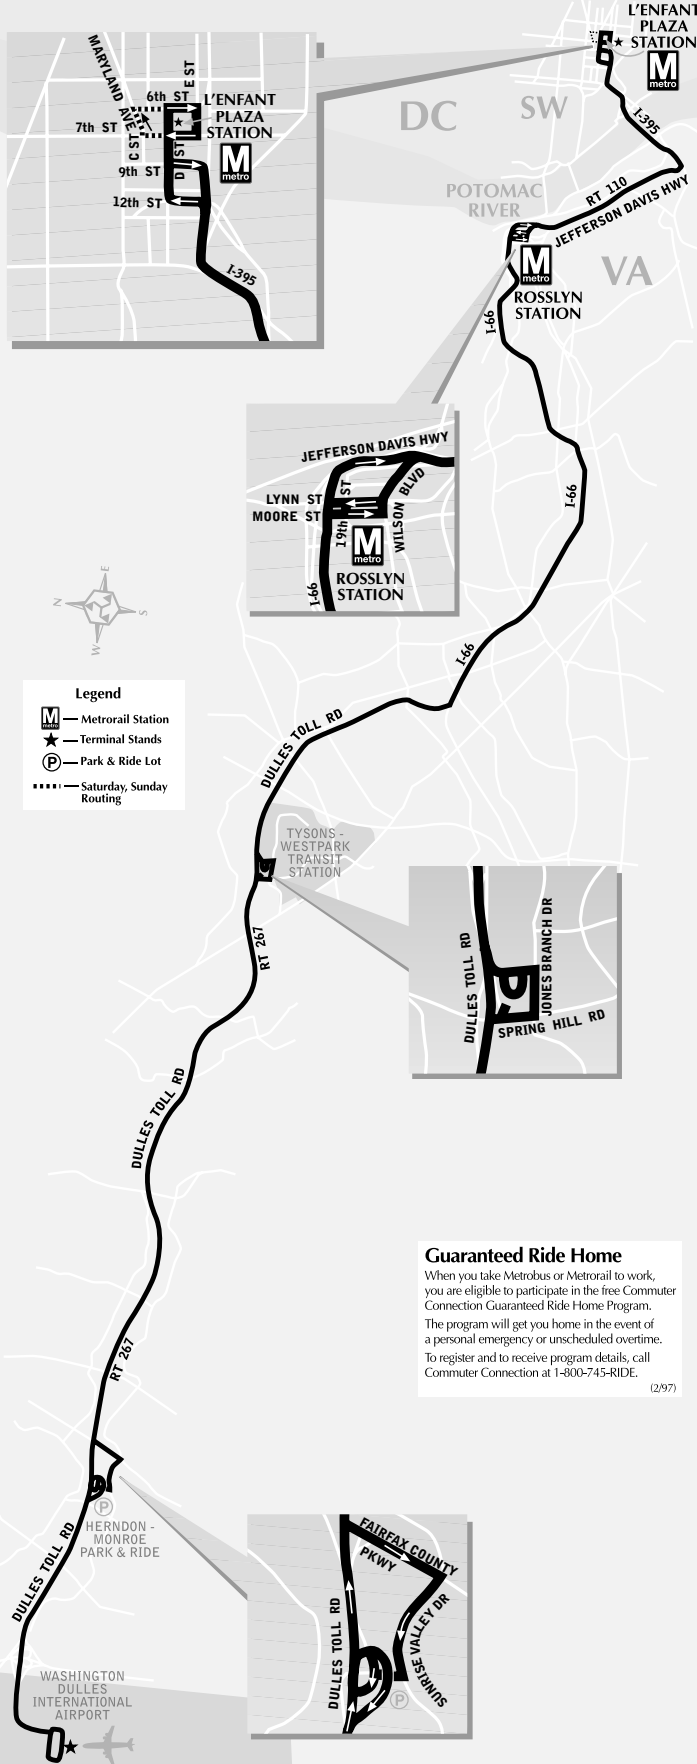

**DC – Dulles Line
Route 5A**

For route and schedule information
Call 202-637-7000
www.metroopensdoors.com

1. **Legend**
2. Metrorail Station
   - Terminal Stands
   - Park & Ride Lot
   - Saturday, Sunday Routing

Guaranteed Ride Home
When you take Metrobus or Metrorail to work, you are eligible to participate in the free Commuter Connection Guaranteed Ride Home Program. The program will get you home in the event of a personal emergency or unscheduled overtime. To register and to receive program details, call Commuter Connection at 1-800-745-RIDE.

(2/97)