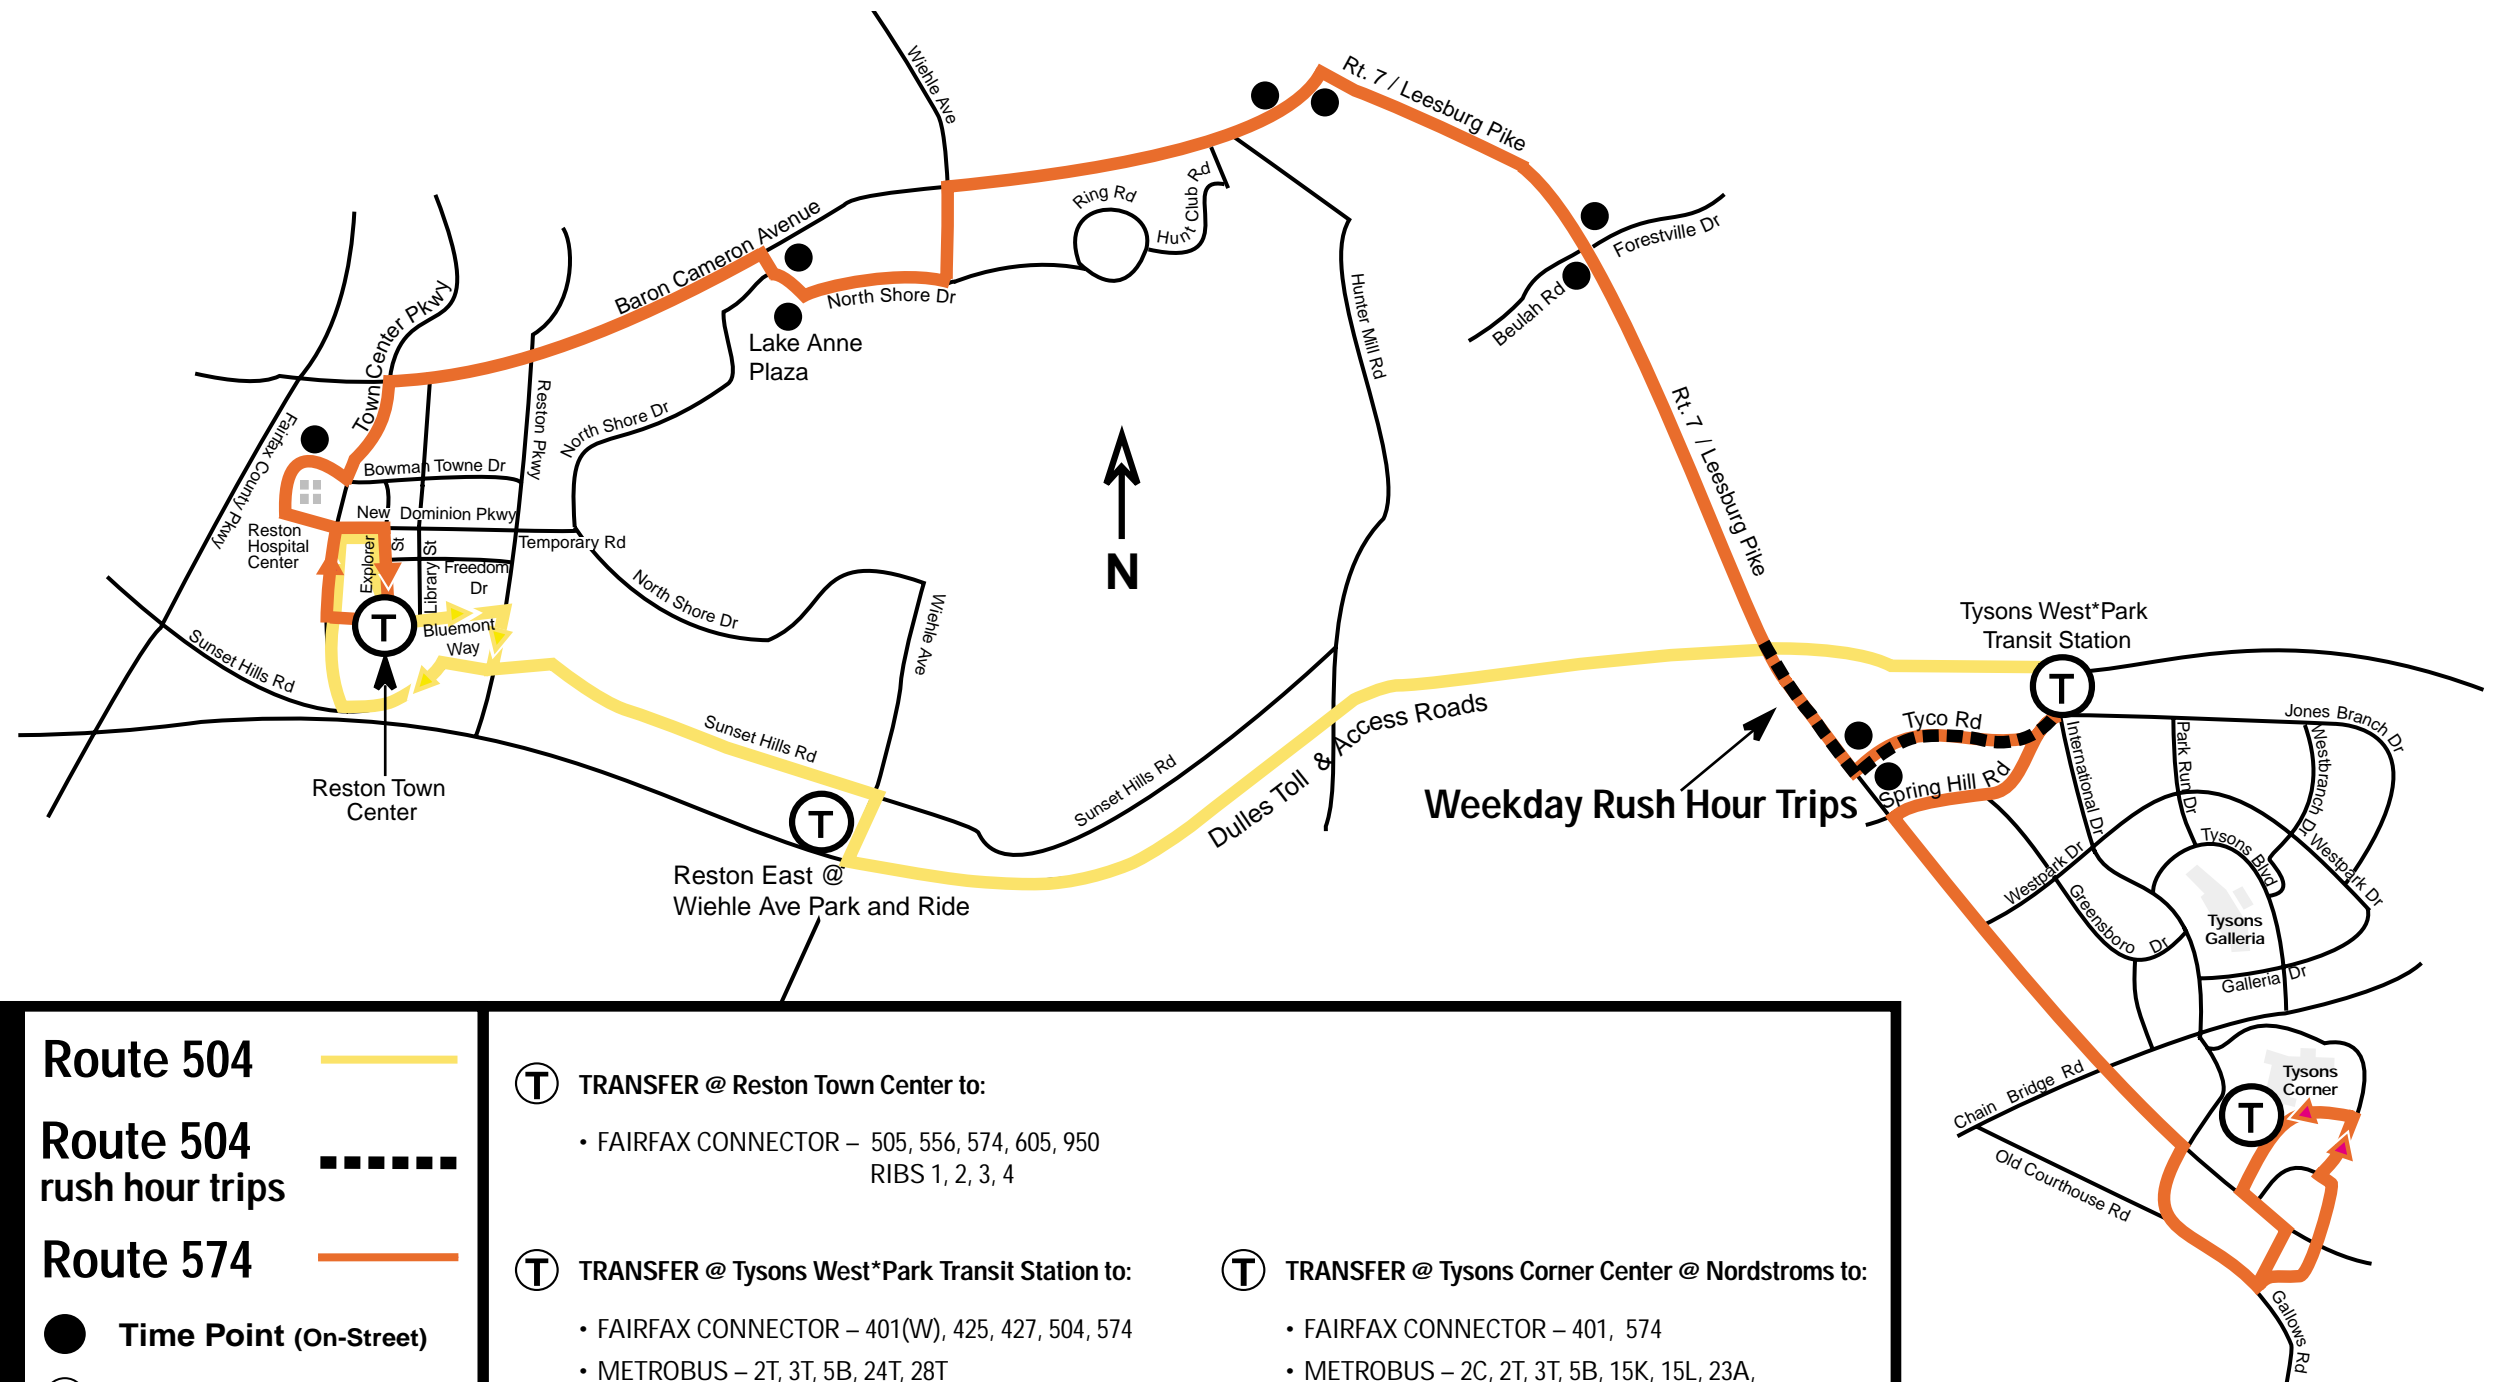

Tysons Corner Center @ Nordstroms	Tysons - West*Park Transit Station	Tyco Road & Leesburg Pike (Rt. 7)	Leesburg Pike (Rt. 7) & Forestville Rd	Baron Cameron Ave & Hunter Mill Road	North Shore Dr @ Lake Anne Plaza	Reston Hospital Center	Reston Town Center @ Explorer St
AM SERVICE							
6:10	6:25	6:29	6:34	6:39	6:45	6:52	6:55
7:05	7:25	7:29	7:34	7:39	7:45	7:52	7:55
8:05	8:25	8:29	8:34	8:39	8:45	8:52	8:55
9:05	9:25	9:29	9:34	9:39	9:45	9:52	9:55
10:05	10:25	10:29	10:34	10:39	10:45	10:52	10:55
11:05	11:20	11:24	11:29	11:34	11:40	11:47	11:50
PM SERVICE							
12:05	12:20	12:24	12:29	12:34	12:40	12:47	12:50
1:05	1:20	1:24	1:29	1:34	1:40	1:47	1:50
2:05	2:20	2:24	2:29	2:34	2:40	2:47	2:50
3:05	3:25	3:29	3:35	3:41	3:47	3:54	3:57
4:05	4:25	4:29	4:35	4:41	4:47	4:54	4:57
5:05	5:25	5:29	5:35	5:41	5:47	5:54	5:57
6:05	6:25	6:29	6:35	6:41	6:47	6:54	6:57
7:05	7:25	7:29	7:35	7:41	7:47	7:54	7:57
8:05	8:20	8:24	8:29	8:34	8:38	8:45	8:48

LEGEND

Route 504 ————

Route 504 rush hour trips - - - - -

Route 574 ————

● **Time Point (On-Street)**

Ⓣ **Transfer to Other Routes (Including Time Point)**

Ⓜ **Hospital (Including Time Point)**

Ⓣ **TRANSFER @ Reston Town Center to:**